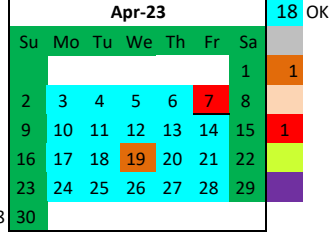

ESOS Work Calendar Kennedy Learning Center 2022 - 2023

Legend

KLC Work Days
PD Days
Non Work Days
Records Day
Holiday

student days

student days

student days

student days

student days including 1 PD Day

student days including 1 PD Day

student days including 1 PD Day

student days including 1 PD Day

student days including 1 PD Day

student days

student days

student days

28	Non Work Days
2	Records Day
210	KLC Secretary Work Days
7	PD Days No Students
14	Holiday
233	Total Paid Days
200	KLC Student Days