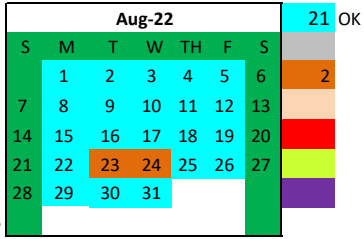

ESOS Work Calendar Kennedy Learning Center 2022 - 2023

Legend

KLC Work Days
PD Days
Non Work Days
Records Day
Holiday

student days

student days

student days

student days

student days including 1 PD Day