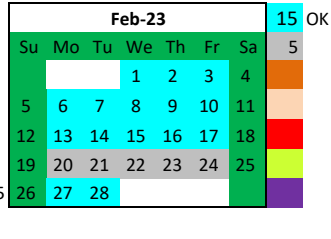

ESOS Work Calendar Kennedy Learning Center 2022 - 2023

Legend

KLC Work Days
PD Days
Non Work Days
Records Day
Holiday

student days

student days

student days

student days

student days including 1 PD Day

student days including 1 PD Day

student days including 1 PD Day

student days including 1 PD Day

student days including 1 PD Day

student days

student days

student days

28	Non Work Days
2	Records Day
210	KLC Secretary Work Days
7	PD Days No Students
14	Holiday
233	Total Paid Days
200	KLC Student Days