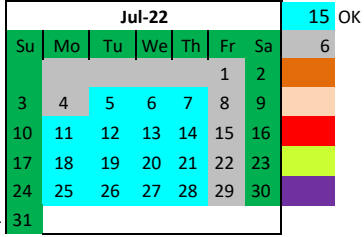

ESOS Work Calendar Kennedy Learning Center 2022 - 2023

Legend

KLC Work Days
PD Days
Non Work Days
Records Day
Holiday

student days

student days

student days

student days

student days including 1 PD Day

student days including 1 PD Day

student days including 1 PD Day

student days including 1 PD Day

student days including 1 PD Day

student days

student days

student days

28	Non Work Days
2	Records Day
210	KLC Secretary Work Days
7	PD Days No Students
14	Holiday
233	Total Paid Days
200	KLC Student Days