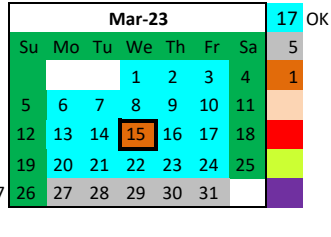

ESOS Work Calendar Kennedy Learning Center 2022 - 2023

Legend

KLC Work Days
PD Days
Non Work Days
Records Day
Holiday

student days

student days

student days

student days

student days including 1 PD Day

student days including 1 PD Day

student days including 1 PD Day

student days including 1 PD Day

student days including 1 PD Day

student days

student days

student days

28	Non Work Days
2	Records Day
210	KLC Secretary Work Days
7	PD Days No Students
14	Holiday
233	Total Paid Days
200	KLC Student Days