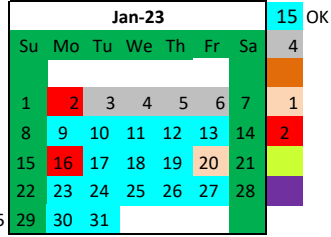

ESOS Work Calendar Kennedy Learning Center 2022 - 2023

Legend

KLC Work Days
PD Days
Non Work Days
Records Day
Holiday

student days

student days

student days

student days

student days including 1 PD Day

student days including 1 PD Day

student days including 1 PD Day

student days including 1 PD Day

student days including 1 PD Day

student days

student days

student days

28	Non Work Days
2	Records Day
210	KLC Secretary Work Days
7	PD Days No Students
14	Holiday
233	Total Paid Days
200	KLC Student Days