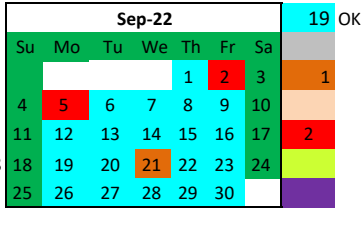

ESOS Work Calendar Kennedy Learning Center 2022 - 2023

Legend

KLC Work Days
PD Days
Non Work Days
Records Day
Holiday

student days

student days

student days

student days

student days including 1 PD Day