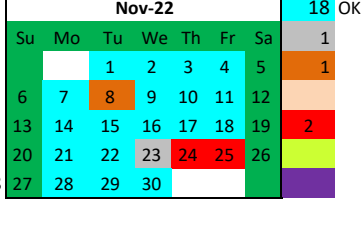

ESOS Work Calendar Kennedy Learning Center 2022 - 2023

Legend

KLC Work Days
PD Days
Non Work Days
Records Day
Holiday

student days

student days

student days

student days

student days including 1 PD Day

student days including 1 PD Day

student days including 1 PD Day

student days including 1 PD Day

student days including 1 PD Day

student days

student days

student days

28	Non Work Days
2	Records Day
210	KLC Secretary Work Days
7	PD Days No Students
14	Holiday
233	Total Paid Days
200	KLC Student Days