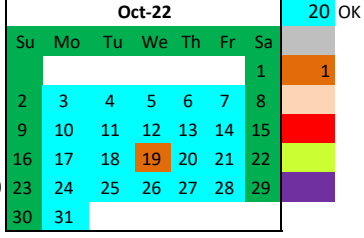

student days including 1 PD Day

student days including 1 PD Day