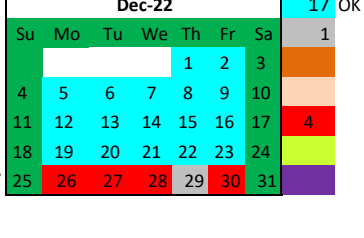

ESOS Work Calendar Kennedy Learning Center 2022 - 2023

Legend

KLC Work Days
PD Days
Non Work Days
Records Day
Holiday

student days

student days

student days

student days

student days including 1 PD Day

student days including 1 PD Day

student days including 1 PD Day

student days including 1 PD Day

student days including 1 PD Day

student days

student days

student days

28	Non Work Days
2	Records Day
210	KLC Secretary Work Days
7	PD Days No Students
14	Holiday
233	Total Paid Days
200	KLC Student Days