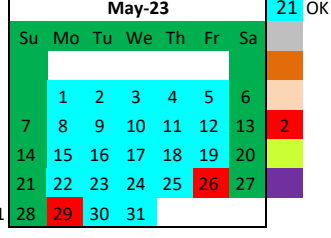

ESOS Work Calendar Kennedy Learning Center 2022 - 2023

Legend

KLC Work Days
PD Days
Non Work Days
Records Day
Holiday

student days

student days

student days

student days

student days including 1 PD Day

student days including 1 PD Day

student days including 1 PD Day

student days including 1 PD Day

student days including 1 PD Day

student days

student days

student days

28	Non Work Days
2	Records Day
210	KLC Secretary Work Days
7	PD Days No Students
14	Holiday
233	Total Paid Days
200	KLC Student Days